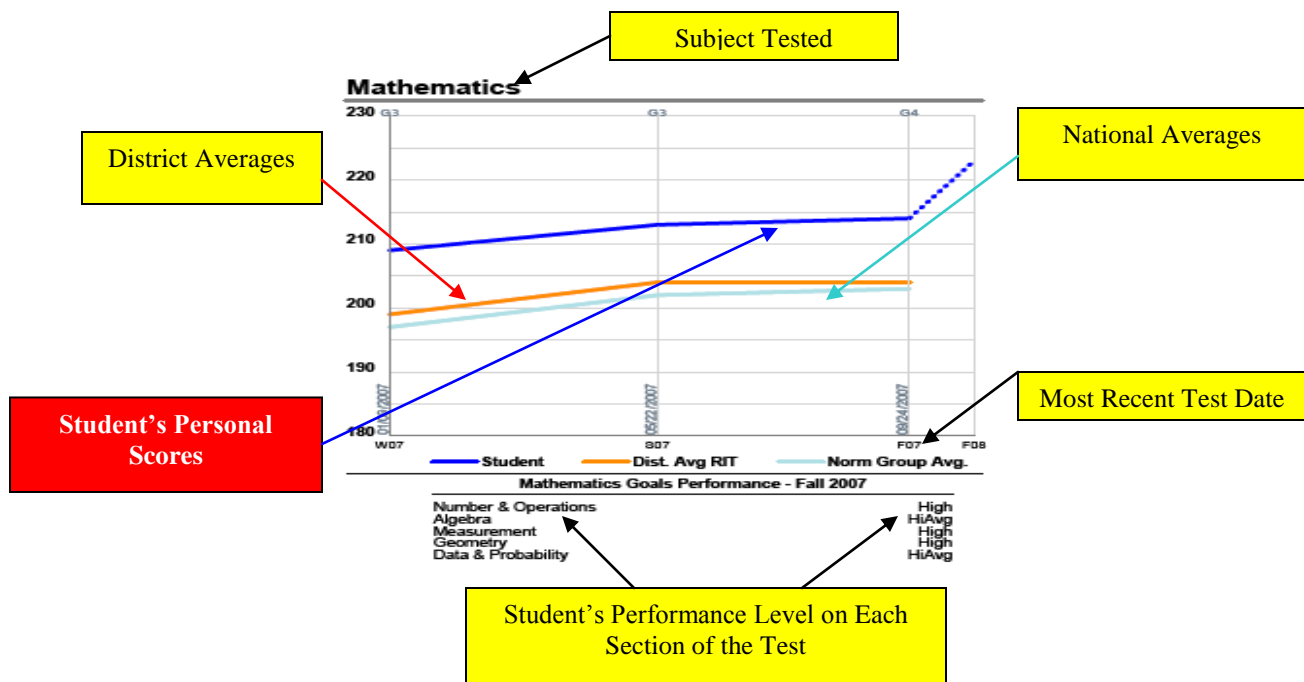

Public Schools of Petoskey

MEASURES OF ACADEMIC PROGRESS

Parent Information

Dear Parent(s) or Guardian(s),

Several times throughout each school year, your student will be taking tests in reading, math, language arts, and science called the Measures of Academic Progress (MAP) Tests from Northwest Evaluation Association (NWEA). Teachers and school administrators will be using information from these tests to help determine your student's instructional levels, measure academic growth, and design instruction.

NWEA provides teachers with detailed results within 24 to 48 hours. Although parents will not have direct computer access to the results of each testing period, attached is a copy of your student's test results with page(s) resembling the one below.